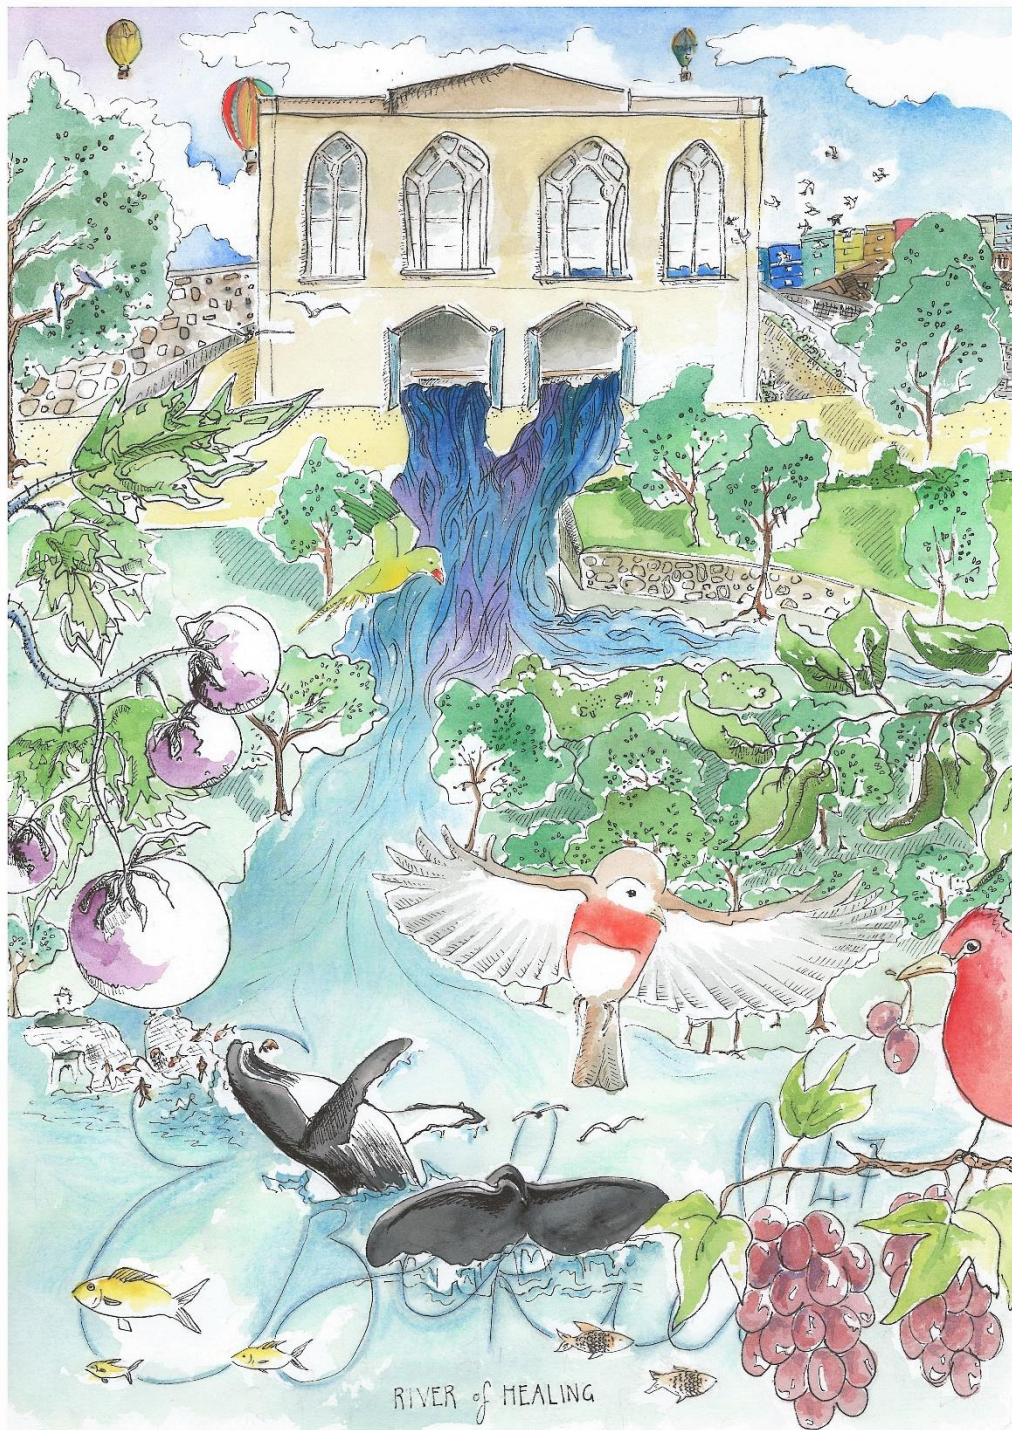

A large, full-canopied tree with dense green foliage stands on a grassy hill. The sky is a vibrant blue with wispy white clouds. The text 'The Ecosystem of God's Kingdom' is written in a white, cursive font across the middle of the tree's canopy.

The Ecosystem of God's Kingdom

HOPE CHAPEL

An ecosystem is a geographic area where plants, animals, and other organisms, as well as weather & landscape, work together to form a bubble of life

RIVER of HEALING

A large, mature tree with thick, dark branches dominates the left side of the frame. Sunlight filters through the dense canopy of green and yellowing leaves, creating a bright, golden glow. The ground is covered in a thick layer of fallen autumn leaves in shades of orange, red, and yellow. The overall atmosphere is peaceful and serene, suggesting a late autumn or early winter setting.

**The
Ecosy
yste
m of
God's
King
om**